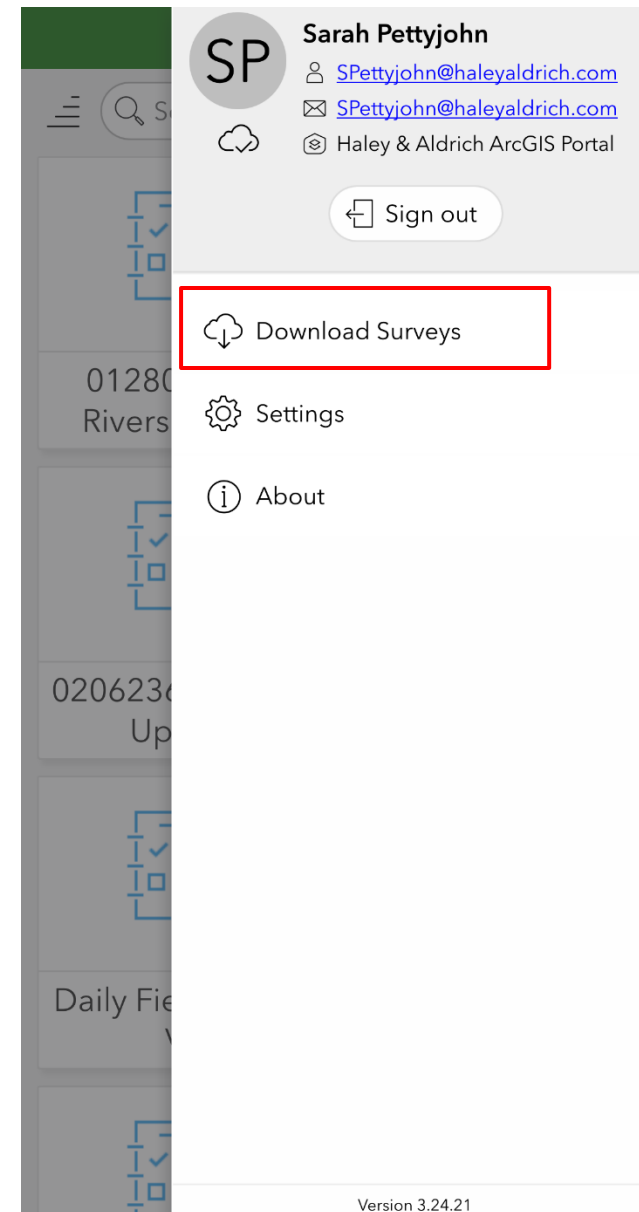

Survey123 – Loading the Survey

- Select the Download Surveys option to be taken to the surveys screen