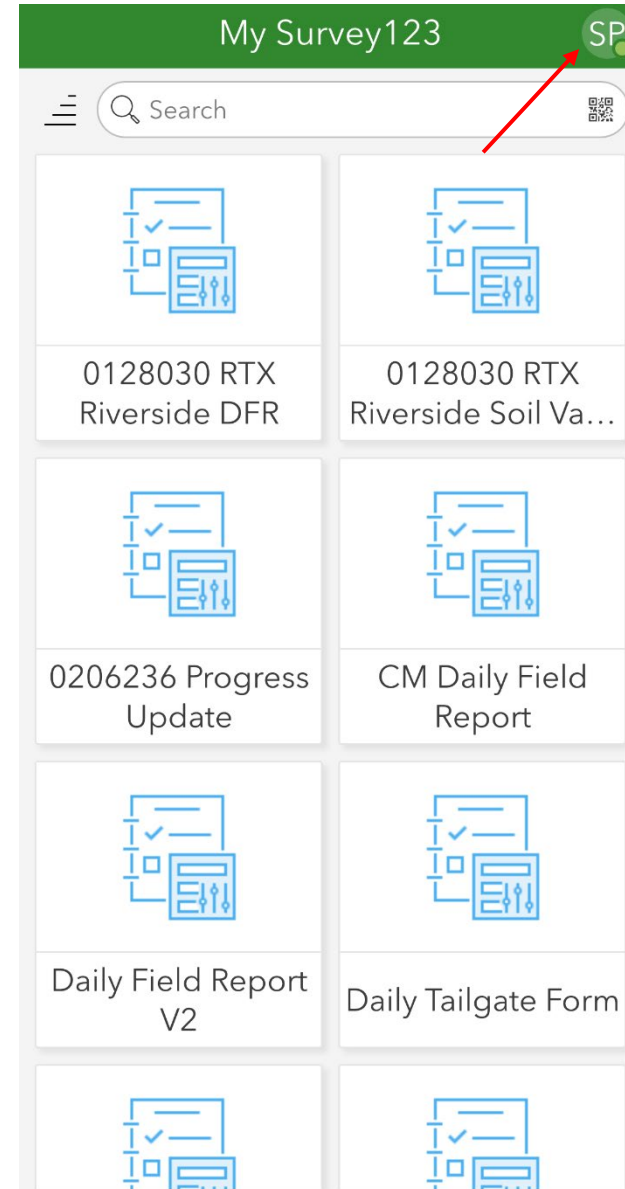

# Survey123

Log in instructions, and other important information for field staff

# Survey123 – Loading the Survey

- Once logged in...
- Hit the username icon in the upper right to open the options menu

# Survey123 – Loading the Survey

- Select the Download Surveys option to be taken to the surveys screen